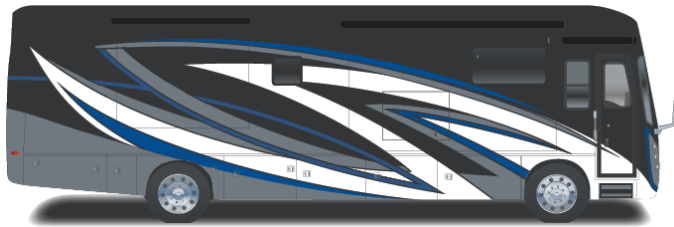

GOSS RV

Entegra Reatta XL 39BH

REA004

About

This 2021 Reatta offers modern luxury in a shorter Class A body with independent front suspension (IFS). With a 7" Vega Touch Screen Coach Control Panel, enjoy the convenience of 360 degree camera system, navigation, and digital dash all at your fingertips.

-  Sleeps 8
-  Outdoor TV
-  40' Length
-  1.5 Baths
-  4 Slide-Outs
-  Coach Level: Gold

Other Specifications

Engine	Chassis	Furnace	Transmission
Cummins I6 Diesel Pusher	Spartan	Aqua-Hot	Allison 6 Speed
Fuel Tank	Fresh Water Tank	Gray Water Tank	Black Water Tank
100	100	62	41

Generator: Onan® 10,000-watt diesel generator, with automatic start, on slide-out tray

gossrv.com/coaches/entegra-reatta-xl-39-bh-pp