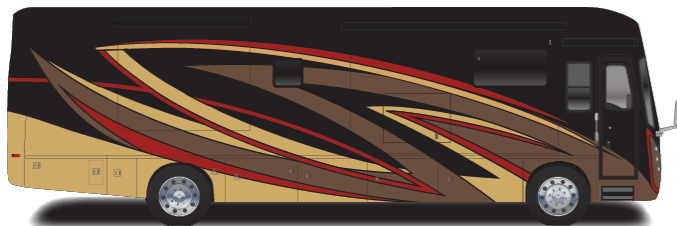

GOSS RV

Entegra Reatta 39T2 RL2

REA003

About

This 2021 Reatta offers modern luxury in a shorter Class A body with independent front suspension (IFS). With a 7" Vega Touch Screen Coach Control Panel, enjoy the convenience of 360 degree camera system, navigation, and digital dash all at your fingertips.

Sleeps 6

Outdoor TV

40' Length

1.5 Baths

4 Slide-Outs

Coach Level:
Gold

Other Specifications

Engine