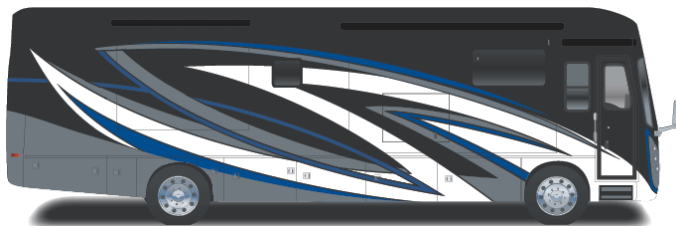

GOSS RV

Entegra Reatta 39BH RL

REA002

About

This 2021 Reatta offers modern luxury in a shorter Class A body with independent front suspension (IFS). With a 7" Vega Touch Screen Coach Control Panel, enjoy the convenience of 360 degree camera system, navigation, and digital dash all at your fingertips.

-  Sleeps 8
-  Outdoor TV
-  40' Length
-  1.5 Baths
-  4 Slide-Outs
-  Coach Level: Gold

Other Specifications

Engine Cummins I6 Diesel Pusher	Chassis Spartan	Furnace Aqua-Hot	Transmission Allison 6 Speed
Fuel Tank 100	Fresh Water Tank 100	Gray Water Tank 62	Black Water Tank 41

Generator: Onan® 10,000-watt diesel generator, with automatic start, on slide-out tray

gossrv.com/coaches/entegra-reatta-xl-39-bh-rl