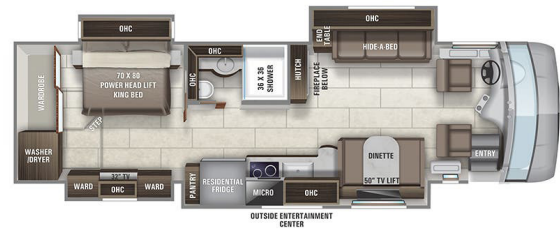

GOSS RV

Entegra Reatta 37K EU

REA001

About

This 2021 Reatta offers modern luxury in a shorter Class A body with independent front suspension (IFS). With a digital dashboard that features an improved graphics processor, enjoy the convenience of having a 360° camera monitoring, built-in GPS navigation, radio control, and Bluetooth® phone commands all at your fingertips.

 Sleeps 4	 Outdoor TV	 37' Length
 1.5 Baths	 3 Slide-Outs	 Coach Level: Silver

Other Specifications

Engine Cummins I6 Diesel Pusher	Chassis Spartan	Furnace Aqua-Hot	Transmission Allison 6 Speed
Fuel Tank 100	Fresh Water Tank 100	Gray Water Tank 62	Black Water Tank 41

Generator: Onan® 8,000 watt diesel generator, with automatic start, on slide-out tray

gossrv.com/coaches/entegra-reacta-37-k-eu