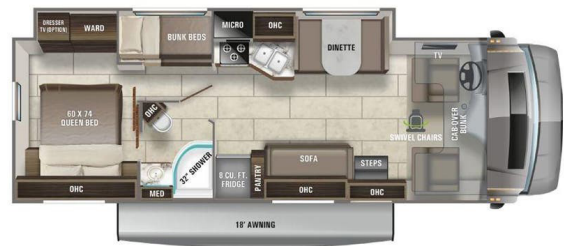

GOSS RV

Entegra Odyssey 31F RL

ODY001

About

This beautifully furnished motor coach is equipped with a queen master suite, bunk beds, pull out sofa and a full size bed. Kitchen with oven, stove top and microwave oven. Perfect for traveling with family & friends.

Sleeps 8

Outdoor TV

32.5' Length

1 Baths

3 Slide-Outs

Coach Level:
Silver

Other Specifications

Engine