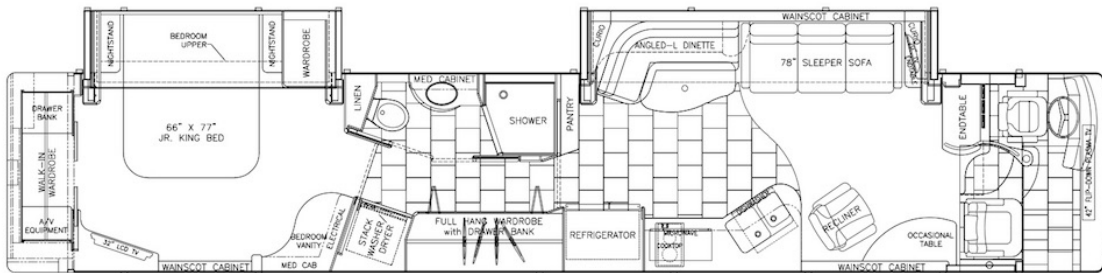

Sleeps 6

Outdoor TV

45' Length

1 Bath

2 Slide-Outs

Coach Level:
Gold

Other Specifications

Engine