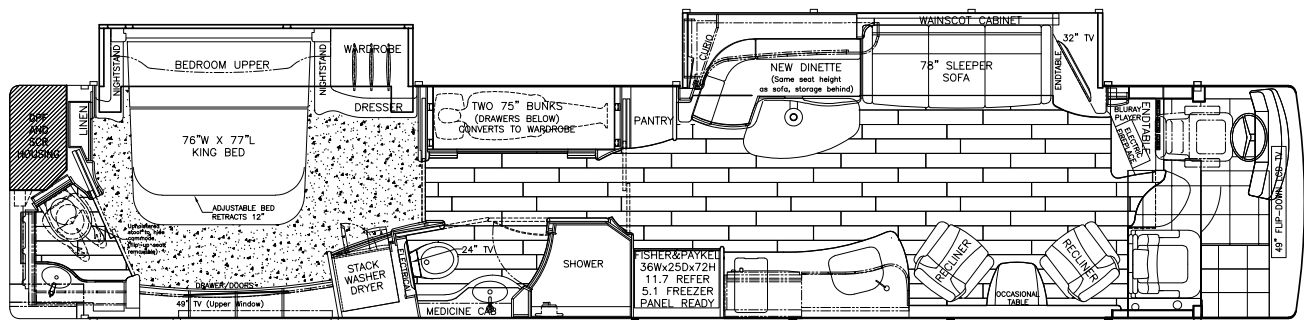

GOSS RV

Prevost Marathon 1266 MC

MAR035

About

Built on the Prevost H3 model chassis, this coach boasts of features like rear backup camera, adaptive cruise control and Marathon's patented Freedom Plus sewer system make drivability and functionality a breeze, while comforts such as the fireplace insert, rain shower feature and reclining king size bed raise your standard of living to the highest level of luxury.

 Sleeps 6	 Outdoor TV	 45' Length
 1.5 Bath	 2 Slide-Outs	 Coach Level: Platinum

Other Specifications

Engine

Volvo D13 Diesel

Chassis

Prevost

Furnace

Aqua-Hot