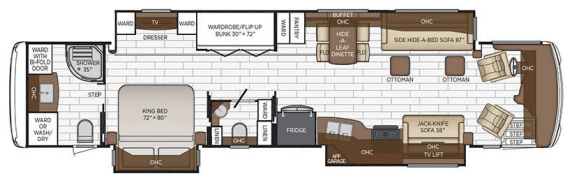

GOSS RV

Newmar Dutch Star 4326 JH

DUT003

About

This beautiful RV is perfect for 6, has a full bath and bunk beds! This RV is great for trips, features an outdoor television and a full kitchen.

 Sleeps 6	 Outdoor TV	 44' Length
 1.5 Baths	 4 Slide-Outs	 Coach Level: Gold

Other Specifications

Engine Cummins I6 Diesel Pusher	Chassis Freightliner	Furnace BTU	Transmission Allison 6 Speed
Fuel Tank 150	Fresh Water Tank 100	Gray Water Tank 75	Black Water Tank 55

Generator: 8.0 Kw Cummins® Onan® Diesel Quiet Series Generator