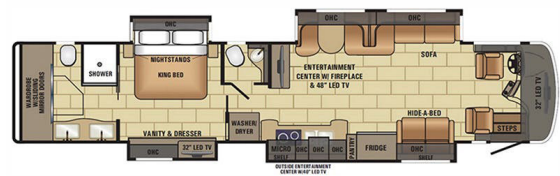

GOSS RV

Entegra Cornerstone 45K EM

COR004

About

This Entegra Cornerstone is a beautiful bath and a half RV. It will be perfect for a trip with friends or family. It can sleep 5 people. It has all the amenities that you would find in a luxury apartment. The washer/dryer combo, spacious kitchen, and room to entertain will make you feel like you are taking a vacation in your own home.

 Sleeps 5	 Outdoor TV	 45' Length
 1.5 Baths	 4 Slide-Outs	 Coach Level: Gold

Other Specifications

Engine Cummins I6 Diesel Pusher	Chassis Spartan	Furnace Aqua-Hot	Transmission Allison 6 Speed
Fuel Tank 150	Fresh Water Tank 100	Gray Water Tank 62	Black Water Tank 41