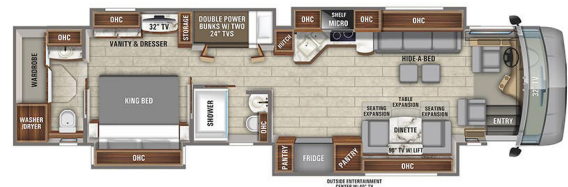

GOSS RV

Entegra Aspire 44R DS

ASPO07

About

As one of the newest RVs in our fleet, this RV will be perfect for a trip with friends or family. It can sleep 6 people comfortably with its master suite, bunk beds and sleeper sofa. The two TVs in the living room is perfect for tailgating at your favorite venue.

 Sleeps 6	 Outdoor TV	 45' Length
 1.5 Baths	 4 Slide-Outs	 Coach Level: Gold

Other Specifications

Engine Cummins I6 Diesel Pusher	Chassis Spartan	Furnace Aqua-Hot	Transmission Allison 6 Speed
Fuel Tank 150	Fresh Water Tank 100	Gray Water Tank 62	Black Water Tank 40