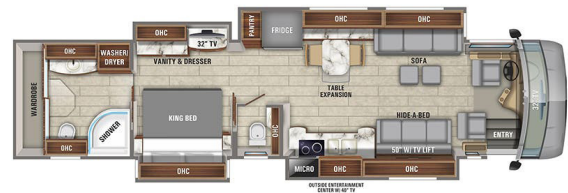

GOSS RV

Entegra Anthem 44W DF

ANT010

About

This Entegra Anthem will be perfect for a trip with friends or family. It can sleep 6 people and has 1 and 1/2 bath. The two TVs in the living room is perfect for tailgating at your favorite sports venue. It has all the amenities that you would find in a luxury apartment. The stacked washer and dryer, kitchen, and refrigerator will make you feel like you are taking a vacation in your own home.

 Sleeps 6	 Outdoor TV	 45' Length
 1.5 Baths	 4 Slide-Outs	 Coach Level: Gold

Other Specifications

Engine Cummins I6 Diesel Pusher	Chassis Spartan	Furnace Aqua-Hot	Transmission Allison 6 Speed
Fuel Tank 150	Fresh Water Tank 100	Gray Water Tank 62	Black Water Tank 41