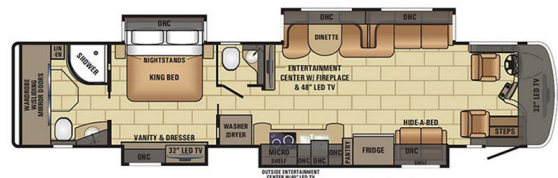

## About

This Entegra Anthem sleeps 4 people and has 1 and 1/2 bath. The TV in the living room is perfect for tailgating at your favorite sports venue. It has all the amenities that you would find in a luxury apartment. The washer/dryer combo, kitchen, and refrigerator will make you feel like you are taking a vacation in your own home.

 Sleeps 4	 Outdoor TV	 43' Length
 1.5 Baths	 4 Slide-Outs	 Coach Level: Silver